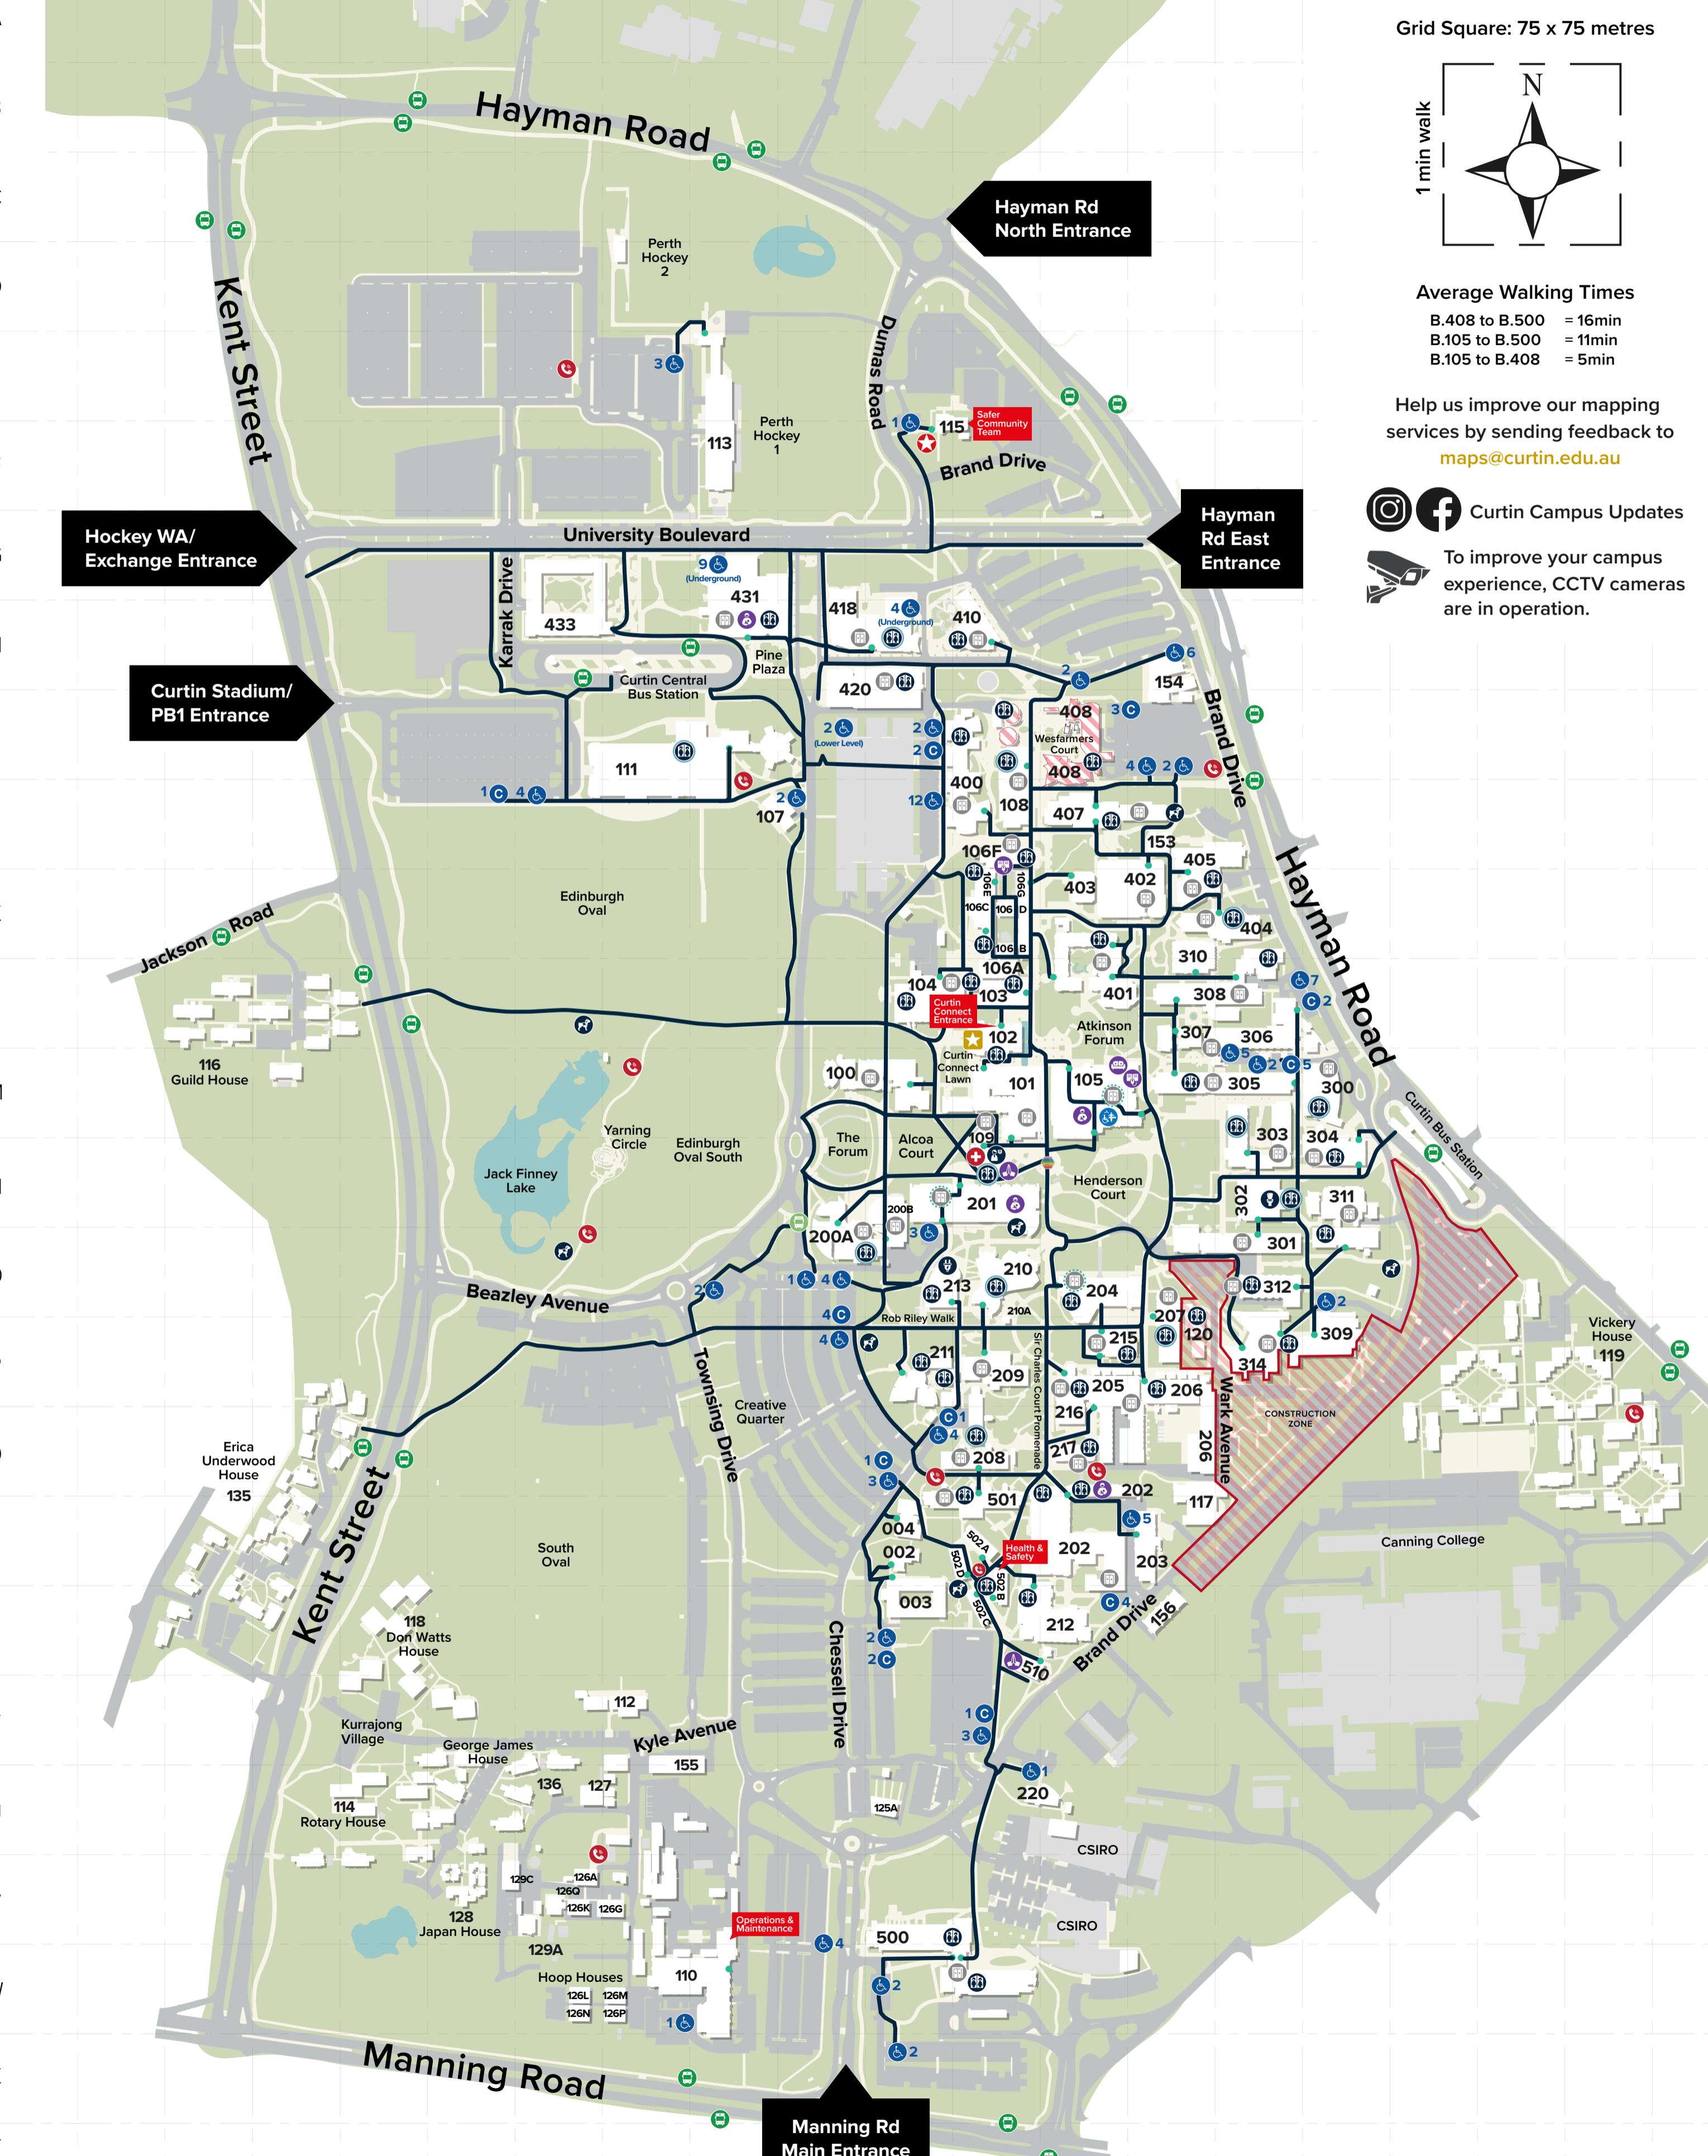

1 2 3 4 5 6 7 8 9 10 11 12 13 14 15 16 17 18 19 20

Grid Square: 75 x 75 metres

Average Walking Times
 B.408 to B.500 = 16min
 B.105 to B.500 = 11min
 B.105 to B.408 = 5min

Help us improve our mapping services by sending feedback to maps@curtin.edu.au

Curtin Campus Updates

To improve your campus experience, CCTV cameras are in operation.

Transport		
Key		Grid
	ACROD Parking	
	Courtesy Parking	
	CABS (Curtin Access Bus Stop)	H-13 N-10
	Transperth Bus Stop	
	Universally Accessible Route	

Site Amenity		
Key		Grid
	Medical Centre	N-12
	Parenting Facility B105 Level 2 B201 Level 3 B202 Level 1 B431 Basement	M-13 N-12 Q-13 H-9
	Prayer Space B109 Level 1 B510 Level 1	N-12 S-12
	Resting Room B105 Level 2	M-13
	Universal Accessible Toilet	
	Universal Accessible Toilet (with Baby Change facility)	
	Mobility Recharge Station B213 Level 1	O-11

ONLINE INTERACTIVE CAMPUS MAPS

- Find your building or room
- Get directions to anywhere on campus
- Accessibility friendly directions

Search for:

Or visit the maps online at: <https://maps.curtin.edu.au>