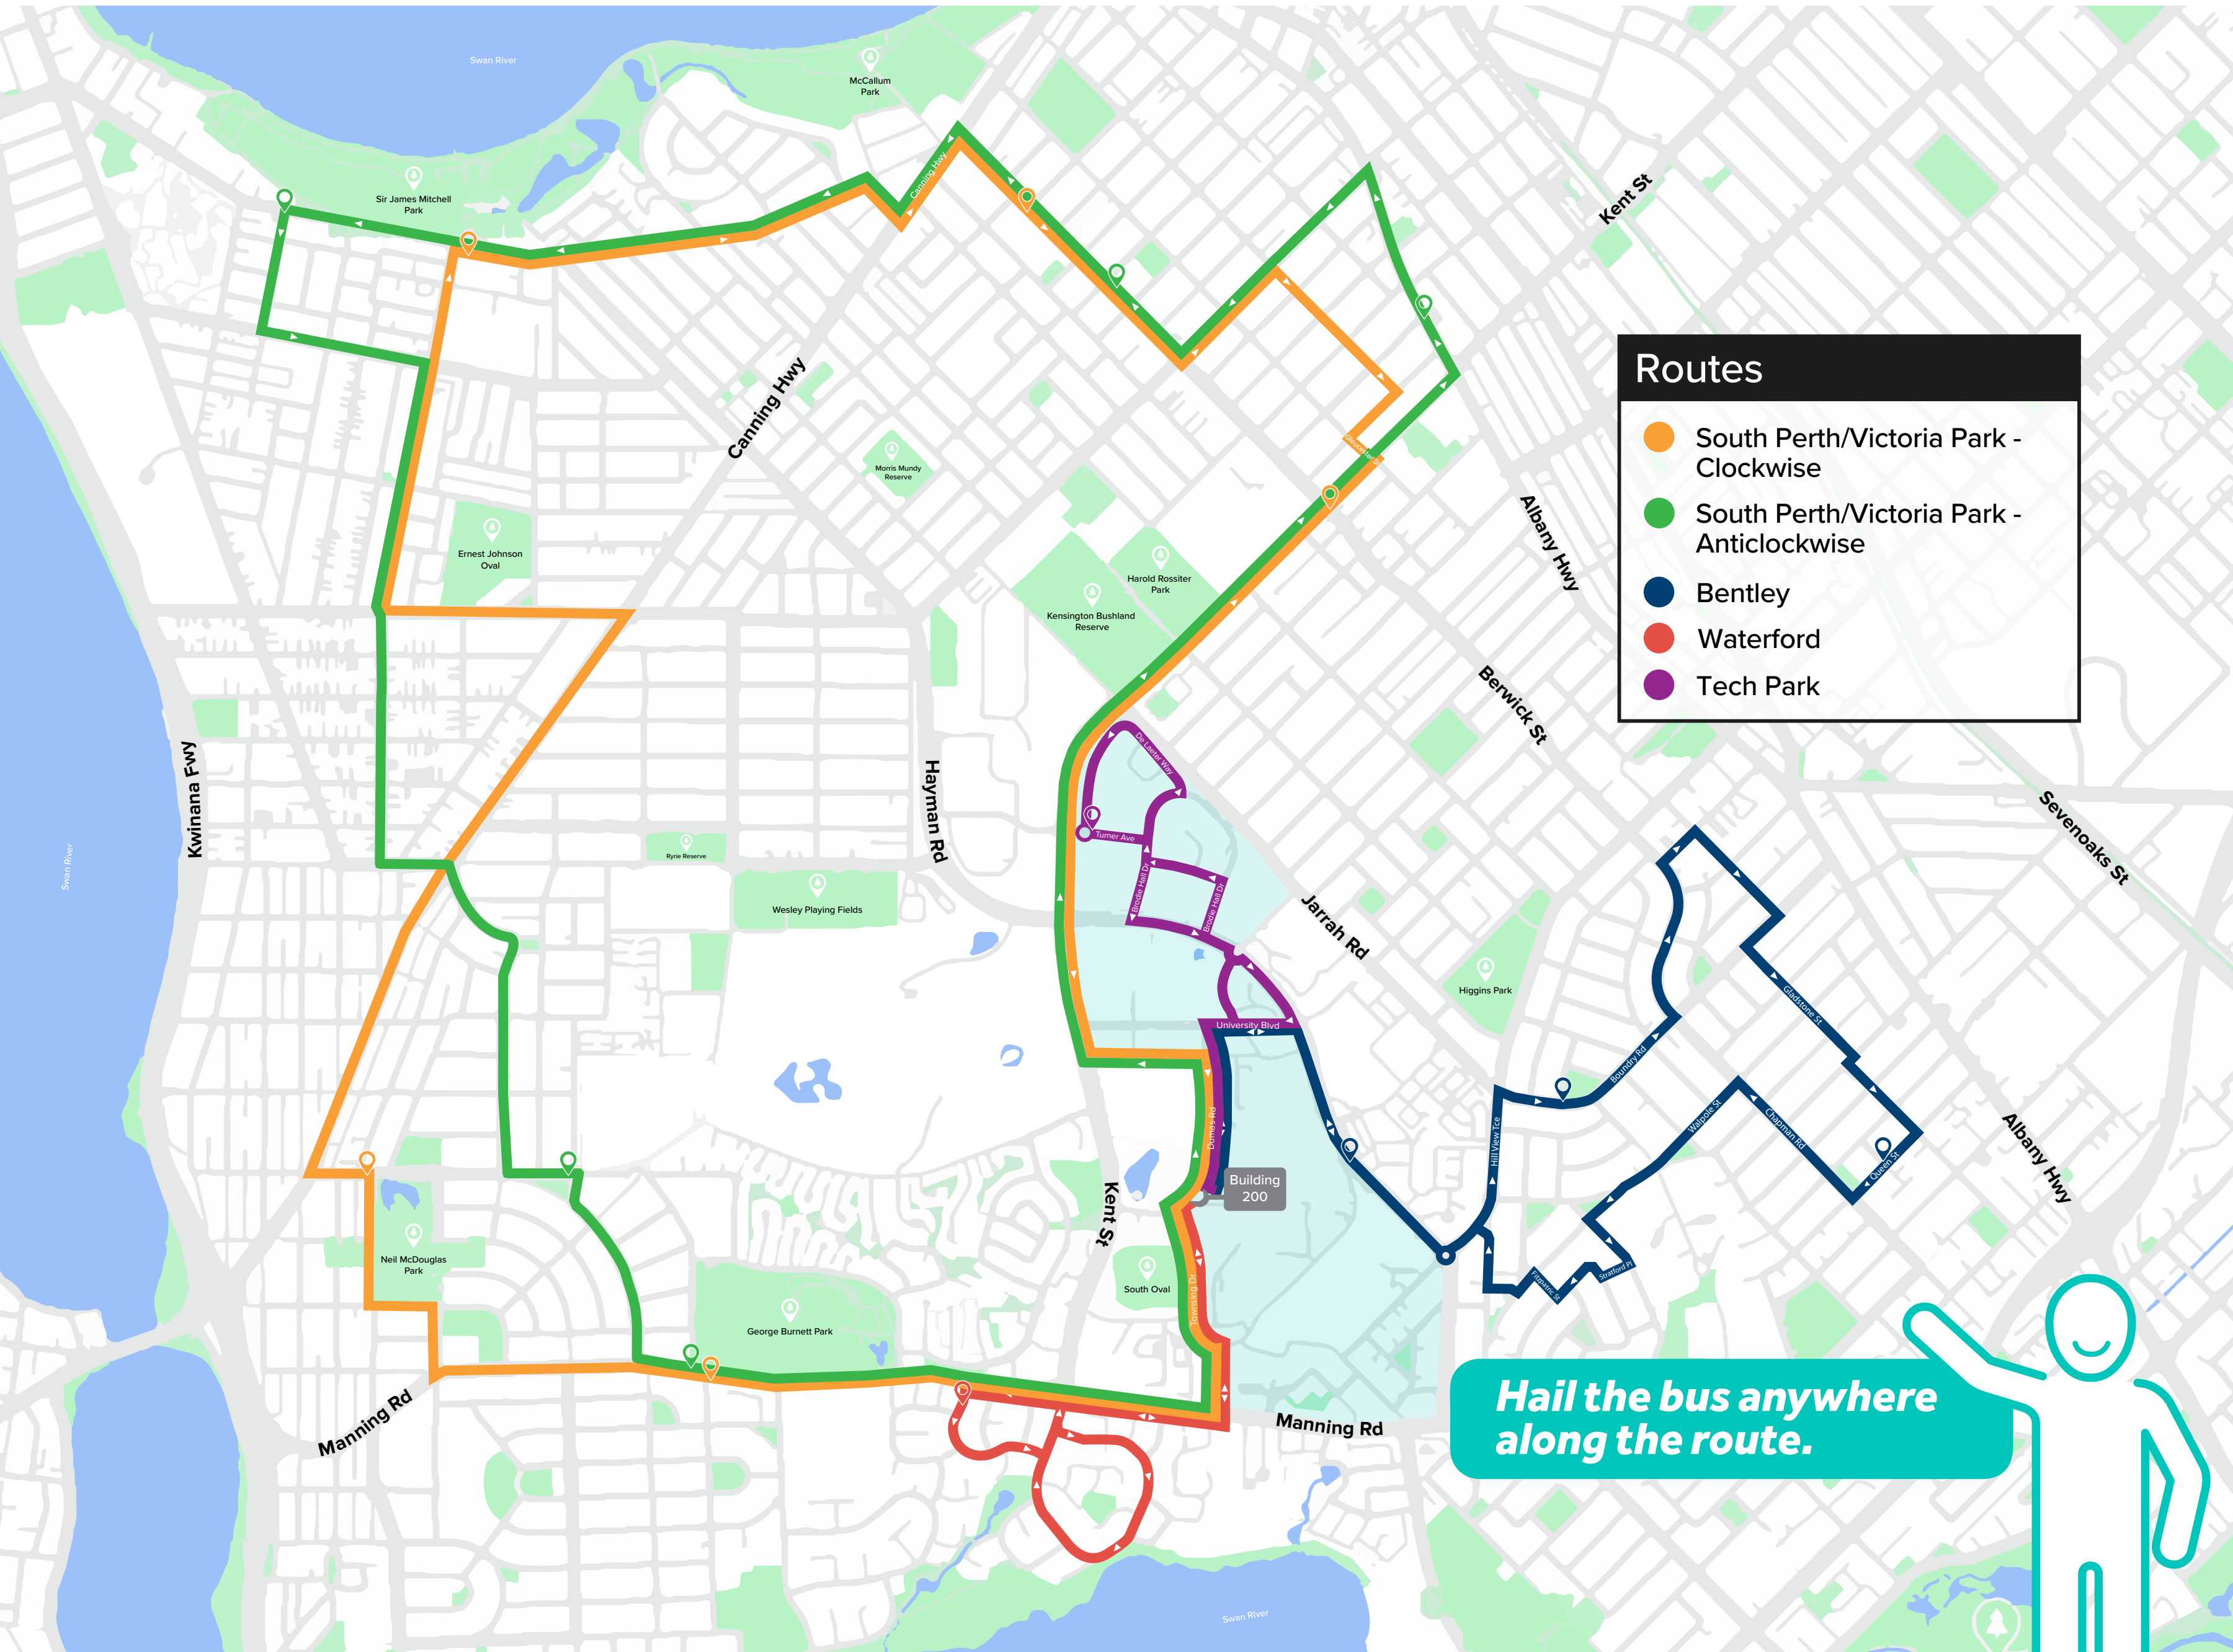

# Curtin Access Buses Service Map

### Routes

- South Perth/Victoria Park - Clockwise
- South Perth/Victoria Park - Anticlockwise
- Bentley
- Waterford
- Tech Park

**Hail the bus anywhere along the route.**