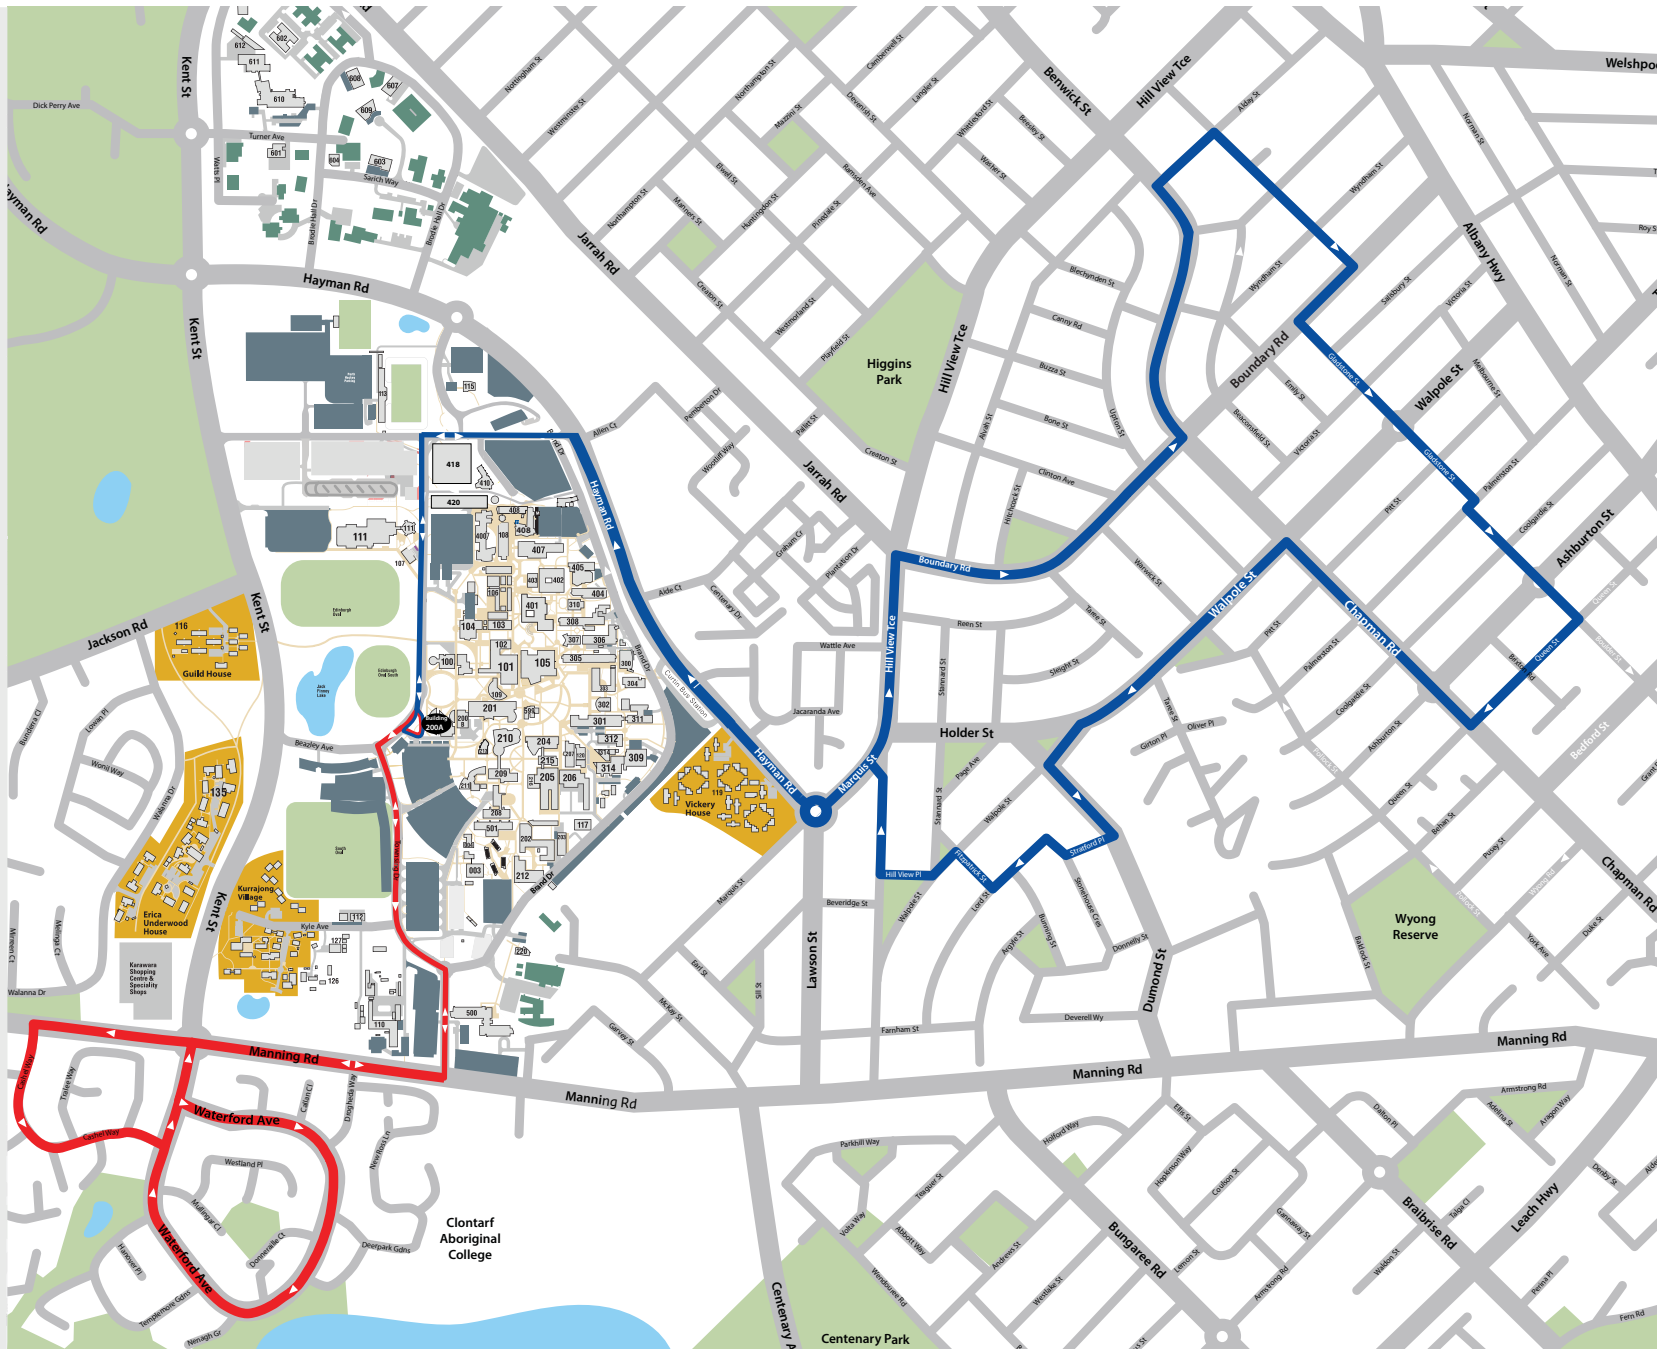

Times shown are approximate and subject to prevailing traffic conditions. It is therefore recommended that you plan your trip accordingly.

BENTLEY CABS

Building 200A	Hitchcock st & Boundary St	Boulder St Queen St	Busport Inbound Stand 7	Building 200A
	7:00 AM	7:05 AM	7:13 AM	7:17 AM
	7:30 AM	7:35 AM	7:43 AM	7:47 AM
8:00 AM		8:14 AM	8:22 AM	8:26 AM
8:30 AM		8:44 AM	8:52 AM	8:56 AM
9:00 AM		9:14 AM	9:22 AM	9:26 AM
9:30 AM		9:44 AM	9:52 AM	9:56 AM
10:00 AM		10:14 AM	10:22 AM	10:26 AM
10:30 AM		10:44 AM	10:52 AM	10:56 AM
11:00 AM		11:14 AM	11:22 AM	11:26 AM
11:30 AM		11:44 AM	11:52 AM	11:56 AM
12:00 PM		12:14 PM	12:22 PM	12:26 PM
12:30 PM		12:44 PM	12:52 PM	12:56 PM
1:00 PM		1:14 PM	1:22 PM	1:26 PM
1:30 PM		1:44 PM	1:52 PM	1:56 PM
2:00 PM		2:14 PM	2:22 PM	2:26 PM
2:30 PM		2:44 PM	2:52 PM	2:56 PM
3:00 PM		3:14 PM	3:22 PM	3:26 PM
3:30 PM		3:44 PM	3:52 PM	3:56 PM
4:00 PM		4:14 PM	4:22 PM	4:26 PM
4:30 PM		4:44 PM	4:52 PM	4:56 PM
5:00 PM		5:14 PM	5:22 PM	5:26 PM
5:30 PM		5:44 PM	5:52 PM	5:56 PM
6:00 PM		6:14 PM	6:22 PM	6:26 PM
6:30 PM		6:44 PM	6:52 PM	6:56 PM
7:00 PM		7:14 PM	7:22 PM	7:26 PM
7:30 PM		7:44 PM	7:52 PM	7:56 PM
8:00 PM		8:14 PM	8:22 PM	8:26 PM
8:30 PM		8:44 PM	8:52 PM	8:56 PM
9:00 PM		9:14 PM	9:22 PM	9:26 PM

WATERFORD CABS

Building 200A	Cashel Way after Manning Rd.	Building 200A
7:25 AM	7:30 AM	7:40 AM
7:55 AM	8:00 AM	8:10 AM
8:30 AM	8:35 AM	8:45 AM
9:00 AM	9:05 AM	9:15 AM
9:30 AM	9:35 AM	9:45 AM
10:00 AM	10:05 AM	10:15 AM
10:30 AM	10:35 AM	10:45 AM
11:00 AM	11:05 AM	11:15 AM
11:30 AM	11:35 AM	11:45 PM
12:00 PM	12:05 PM	12:15 PM
12:30 PM	12:35 PM	12:45 PM
1:00 PM	1:05 PM	1:15 PM
1:30 PM	1:35 PM	1:45 PM
2:00 PM	2:05 PM	2:15 PM
2:30 PM	2:35 PM	2:45 PM
3:00 PM	3:05 PM	3:15 PM
3:30 PM	3:35 PM	3:45 PM
4:00 PM	4:05 PM	4:15 PM
4:30 PM	4:35 PM	4:45 PM
5:00 PM	5:05 PM	5:15 PM
5:30 PM	5:35 PM	5:45 PM
6:00 PM	6:05 PM	6:15 PM
6:30 PM	6:35 PM	6:45 PM
7:00 PM	7:05 PM	7:15 PM