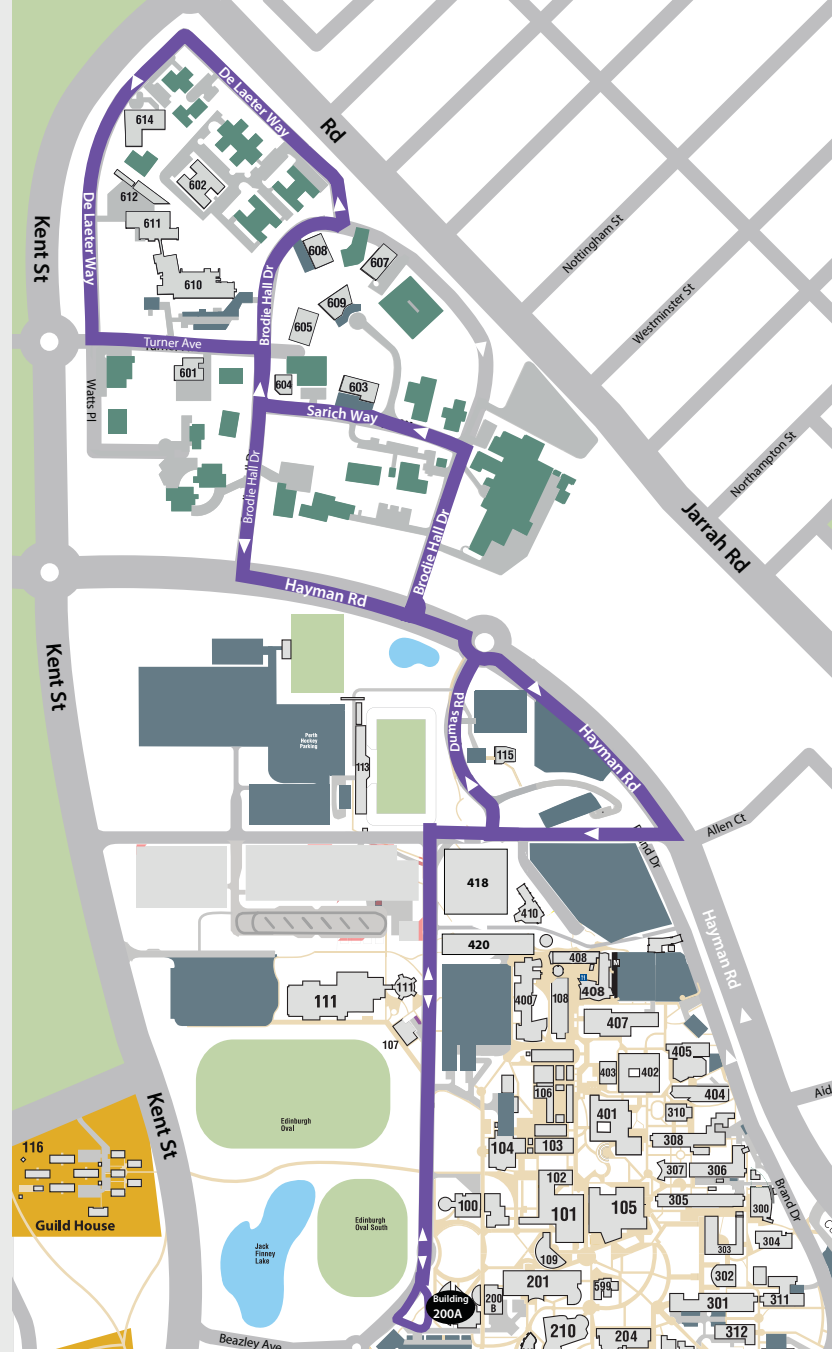

PLEASE NOTE

Curtin University attempts to ensure that the information contained in this publication is correct at the time of publication (2022), however, information may be amended without notice by the University in response to changing circumstances or for any other reason.

Times shown are approximate and subject to prevailing traffic conditions. It is therefore recommended that you plan your trip accordingly.