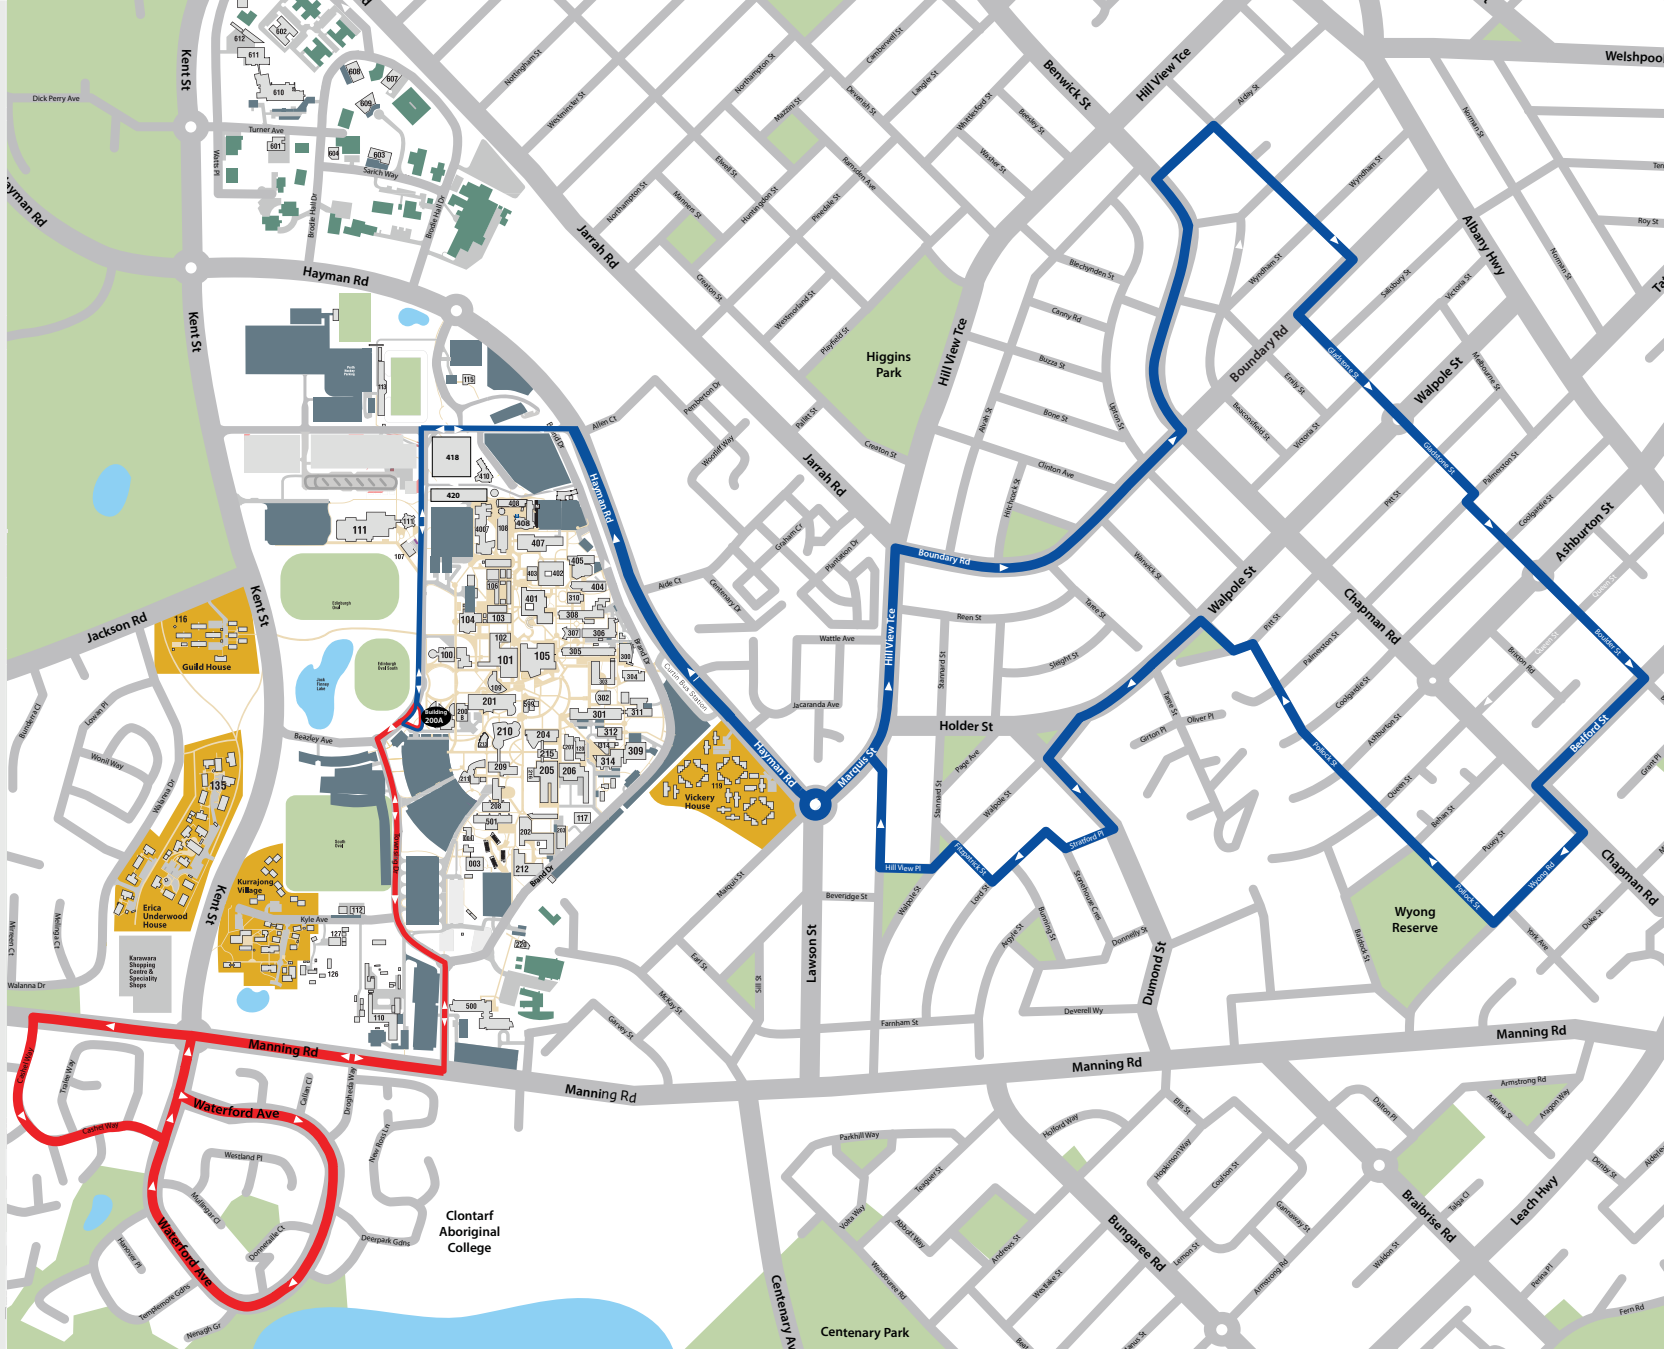

Times shown are approximate and subject to prevailing traffic conditions. It is therefore recommended that you plan your trip accordingly.

BENTLEY CABS

Building 200A	Hitchcock st & Boundary St	Boulder St Bedford St	Busport Inbound Stand 7	Building 200A
	7:00 AM	7:05 AM	7:13 AM	7:17 AM
	7:30 AM	7:35 AM	7:43 AM	7:47 AM
8:00 AM		8:14 AM	8:22 AM	8:26 AM
8:30 AM		8:44 AM	8:52 AM	8:56 AM
9:00 AM		9:14 AM	9:22 AM	9:26 AM
9:30 AM		9:44 AM	9:52 AM	9:56 AM
10:00 AM		10:14 AM	10:22 AM	10:26 AM
10:30 AM		10:44 AM	10:52 AM	10:56 AM
11:00 AM		11:14 AM	11:22 AM	11:26 AM
11:30 AM		11:44 AM	11:52 AM	11:56 AM
12:00 PM		12:14 PM	12:22 PM	12:26 PM
12:30 PM		12:44 PM	12:52 PM	12:56 PM
1:00 PM		1:14 PM	1:22 PM	1:26 PM
1:30 PM		1:44 PM	1:52 PM	1:56 PM
2:00 PM		2:14 PM	2:22 PM	2:26 PM
2:30 PM		2:44 PM	2:52 PM	2:56 PM
3:00 PM		3:14 PM	3:22 PM	3:26 PM
3:30 PM		3:44 PM	3:52 PM	3:56 PM
4:00 PM		4:14 PM	4:22 PM	4:26 PM
4:30 PM		4:44 PM	4:52 PM	4:56 PM
5:00 PM		5:14 PM	5:22 PM	5:26 PM
5:30 PM		5:44 PM	5:52 PM	5:56 PM
6:00 PM		6:14 PM	6:22 PM	6:26 PM
6:30 PM		6:44 PM	6:52 PM	6:56 PM
7:00 PM		7:14 PM	7:22 PM	7:26 PM
7:30 PM		7:44 PM	7:52 PM	7:56 PM
8:00 PM		8:14 PM	8:22 PM	8:26 PM
8:30 PM		8:44 PM	8:52 PM	8:56 PM
9:00 PM		9:14 PM	9:22 PM	9:26 PM

WATERFORD CABS

Building 200A	Cashel Way after Manning Rd.	Building 200A
7:25 AM	7:30 AM	7:40 AM
7:55 AM	8:00 AM	8:10 AM
8:30 AM	8:35 AM	8:45 AM
9:00 AM	9:05 AM	9:15 AM
9:30 AM	9:35 AM	9:45 AM
10:00 AM	10:05 AM	10:15 AM
10:30 AM	10:35 AM	10:45 AM
11:00 AM	11:05 AM	11:15 AM
11:30 AM	11:35 AM	11:45 PM
12:00 PM	12:05 PM	12:15 PM
12:30 PM	12:35 PM	12:45 PM
1:00 PM	1:05 PM	1:15 PM
1:30 PM	1:35 PM	1:45 PM
2:00 PM	2:05 PM	2:15 PM
2:30 PM	2:35 PM	2:45 PM
3:00 PM	3:05 PM	3:15 PM
3:30 PM	3:35 PM	3:45 PM
4:00 PM	4:05 PM	4:15 PM
4:30 PM	4:35 PM	4:45 PM
5:00 PM	5:05 PM	5:15 PM
5:30 PM	5:35 PM	5:45 PM
6:00 PM	6:05 PM	6:15 PM
6:30 PM	6:35 PM	6:45 PM
7:00 PM	7:05 PM	7:15 PM