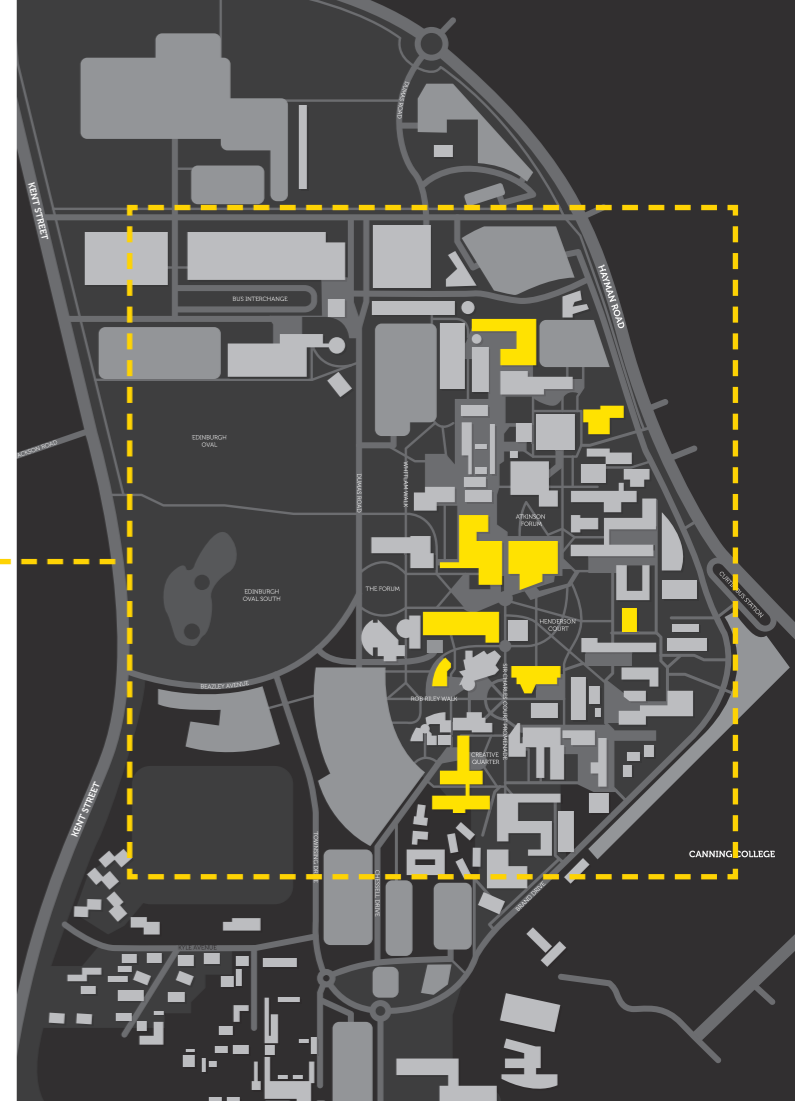

- ENTRANCE
- ROUTES
- WALLS
- PARKING
- FORM HUB
- PUBLIC FORUM
- FOOD
- BIKE STATION
- BUS STOPS
- TOILETS

FORM.
building a state of creativity

PUBLIC CAMPUS

- | | |
|---------------------------------------|---------------------------|
| 1 HENSE USA | 9 STORMIE MILLS PERTH |
| 2 KYLE HUGHES-ODGERS PERTH | 10 LIAM DEE PERTH |
| 3 KARIM JABBARI TUNISIA | 11 JESSEE LEE JOHNS PERTH |
| 4 RUSTAM QBIC RUSSIA | 12 KARIM JABBARI TUNISIA |
| 5 MILLO ITALY | 13 ADD FUEL PORTUGAL |
| 6 CHRIS NIXON PERTH | 14 HAYLEY WELSH PERTH |
| 7 ^A EDOARDO TRESOLDI ITALY | 15 AMOK ISLAND PERTH |
| 7 ^B BORONDO SPAIN | 16 TELLAS ITALY |
| 8 JAE CRIDDLE PERTH | |

Maps and installations accurate at the time of printing

ARTIST PROFILES

RUSTAM QBIC RUSSIA
 @qbicone
 @rustamqbic

ADD FUEL PORTUGAL
 @addfuel
 @addfuel

HENSE USA
 @hense.artist
 @hensethename

KARIM JABBARI TUNISIA
 @madefromwords
 @karim_jab

In addition to the artworks taking shape on the buildings, there are guided artwork tours and artist speaker events.

And don't forget to join us for the PUBLIC Campus wrap party on Saturday 9 April, 6-11pm at Lower Henderson.