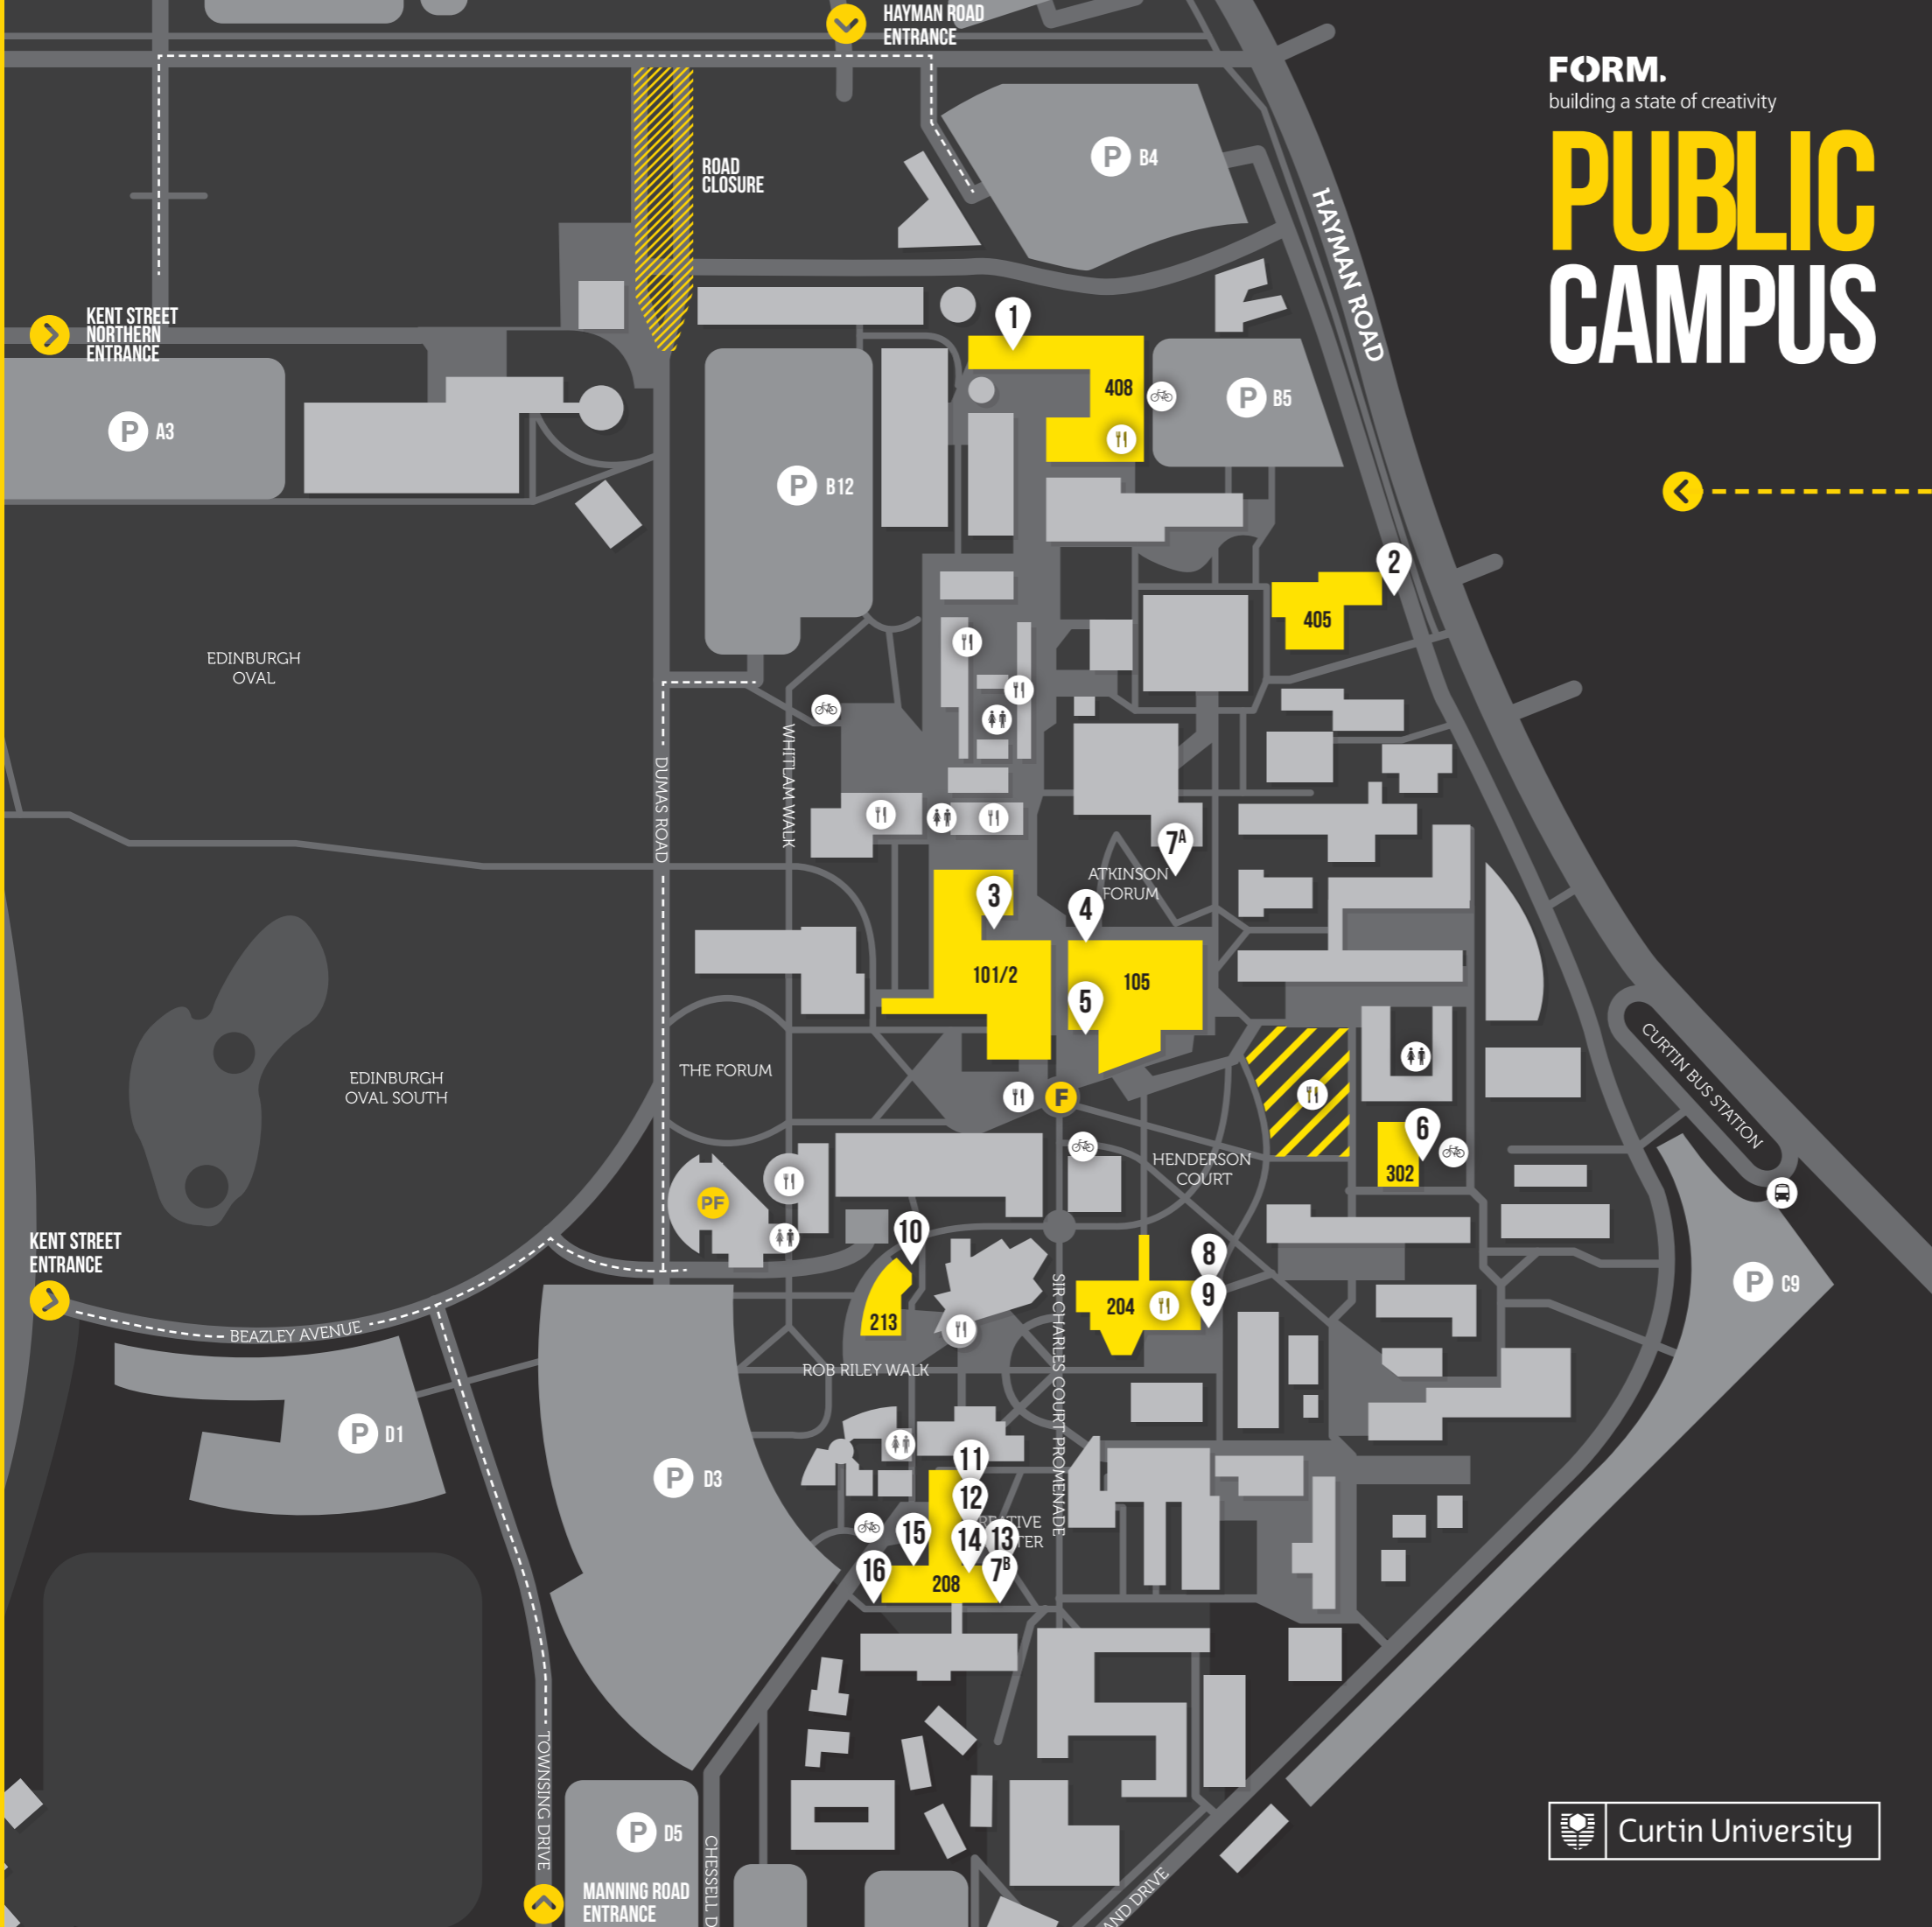

- ENTRANCE
- ROUTES
- WALLS
- PARKING
- FORM HUB
- PUBLIC FORUM
- FOOD
- BIKE STATION
- BUS STOPS
- TOILETS

FORM.
building a state of creativity

PUBLIC CAMPUS

- | | |
|---------------------------------------|---------------------------|
| 1 HENSE USA | 9 STORMIE MILLS PERTH |
| 2 KYLE HUGHES-ODGERS PERTH | 10 LIAM DEE PERTH |
| 3 KARIM JABBARI TUNISIA | 11 JESSEE LEE JOHNS PERTH |
| 4 RUSTAM QBIC RUSSIA | 12 KARIM JABBARI TUNISIA |
| 5 MILLO ITALY | 13 ADD FUEL PORTUGAL |
| 6 CHRIS NIXON PERTH | 14 HAYLEY WELSH PERTH |
| 7 ^A EDOARDO TRESOLDI ITALY | 15 AMOK ISLAND PERTH |
| 7 ^B BORONDO SPAIN | 16 TELLAS ITALY |
| 8 JAE CRIDDLE PERTH | |

Maps and installations accurate at the time of printing

ARTIST PROFILES

RUSTAM QBIC RUSSIA
 @qbicone
 @rustamqbic

ADD FUEL PORTUGAL
 @addfuel
 @addfuel

HENSE USA
 @hense.artist
 @hensethename

KARIM JABBARI TUNISIA
 @madefromwords
 @karim_jab

PUBLIC Campus offers the perfect opportunity for a sticky-beak at the best in contemporary street art action, all within a walkable area: live, on-site, and open-air.

Look out for the talent giving 'extramural' a new meaning to some of Curtin's most prominent buildings. From Perth, **Amok Island**, **Chris Nixon**, **Hayley Welsh**, **Jae Criddle**, **Jessee Lee Johns**, **Kyle Hughes-Odgers**, **Liam Dee**, and **Stormie Mills**. From the rest of the world, **Add Fuel** (Portugal), **Borondo** (Spain), **Edoardo Tresoldi** (Italy), **HENSE** (USA), **Karim Jabbari** (Tunisia), **Millo** (Italy), **Rustam Qbic** (Russia), and **Tellas** (Italy).

In addition to the artworks taking shape on the buildings, there are guided artwork tours and artist speaker events.

And don't forget to join us for the PUBLIC Campus wrap party on Saturday 9 April, 6-11pm at Lower Henderson.