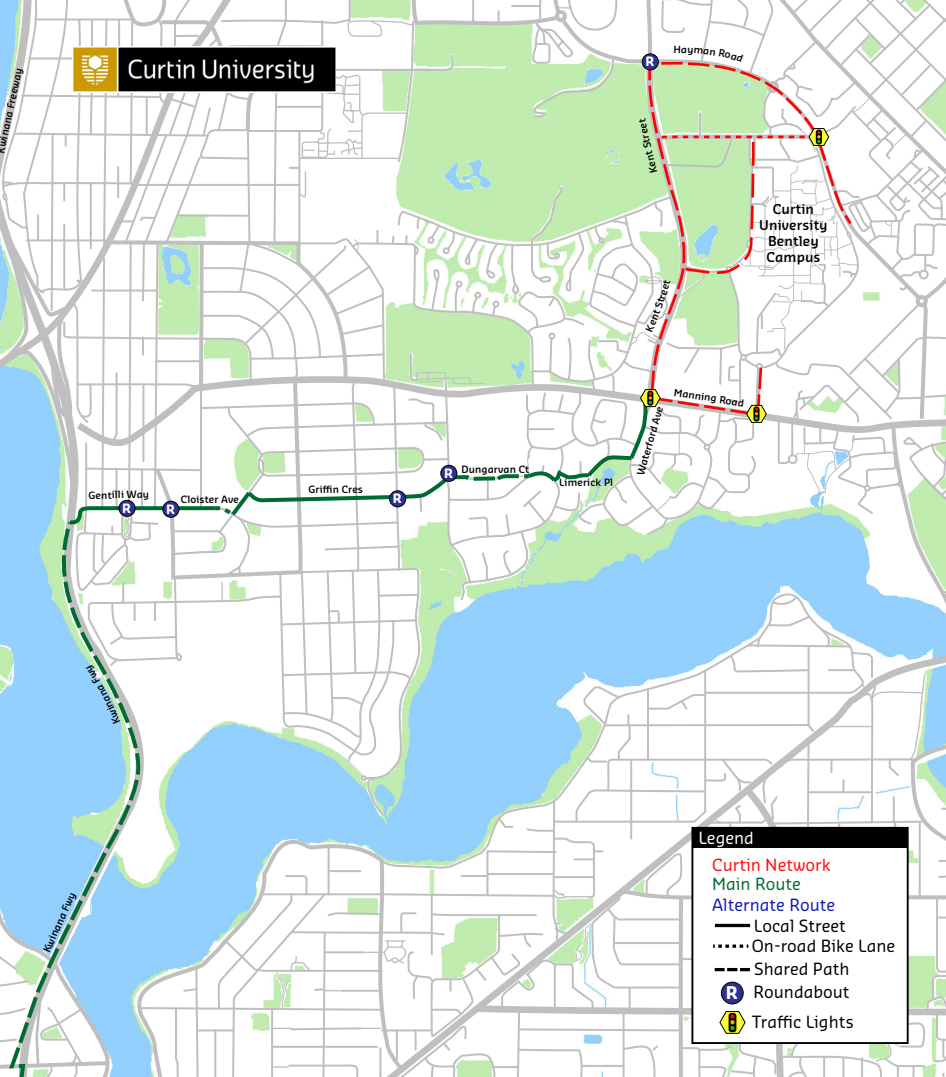

Curtin University

Legend

- Curtin Network
- Main Route
- Alternate Route
- Local Street
- On-road Bike Lane
- Shared Path
- Roundabout
- Traffic Lights