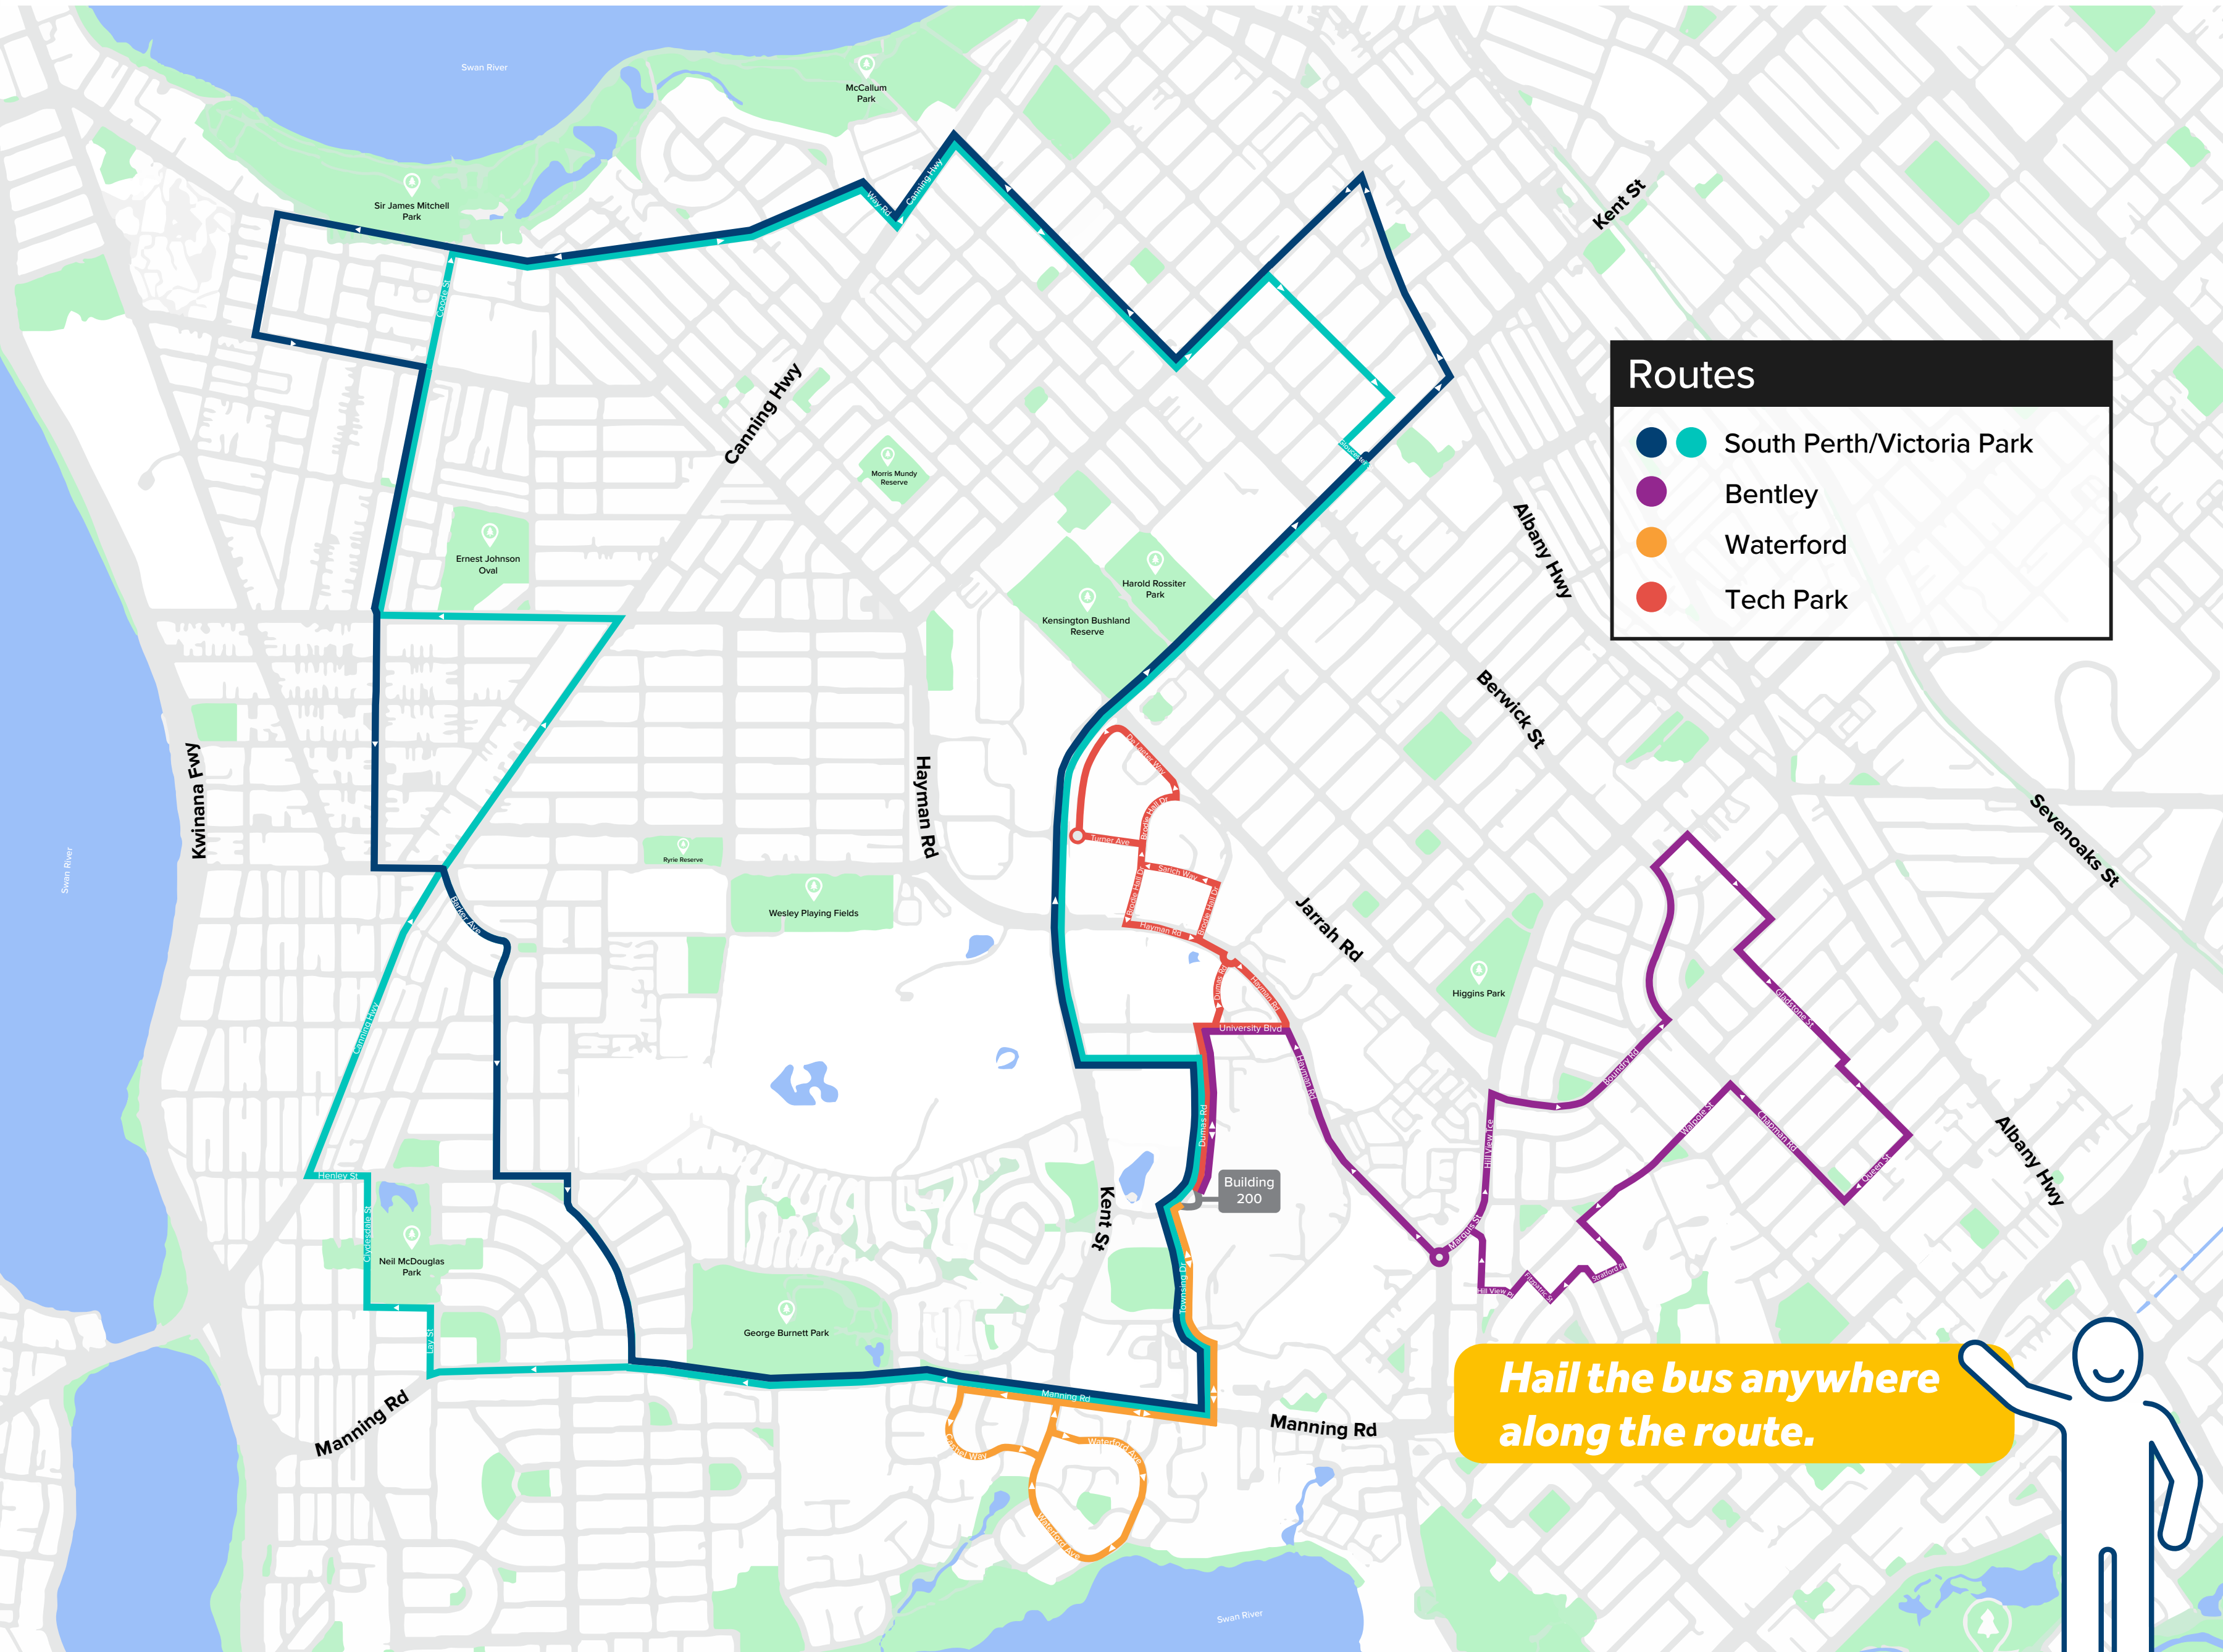

Curtin Access Buses Service Map

Routes

- South Perth/Victoria Park
- Bentley
- Waterford
- Tech Park

Hail the bus anywhere along the route.